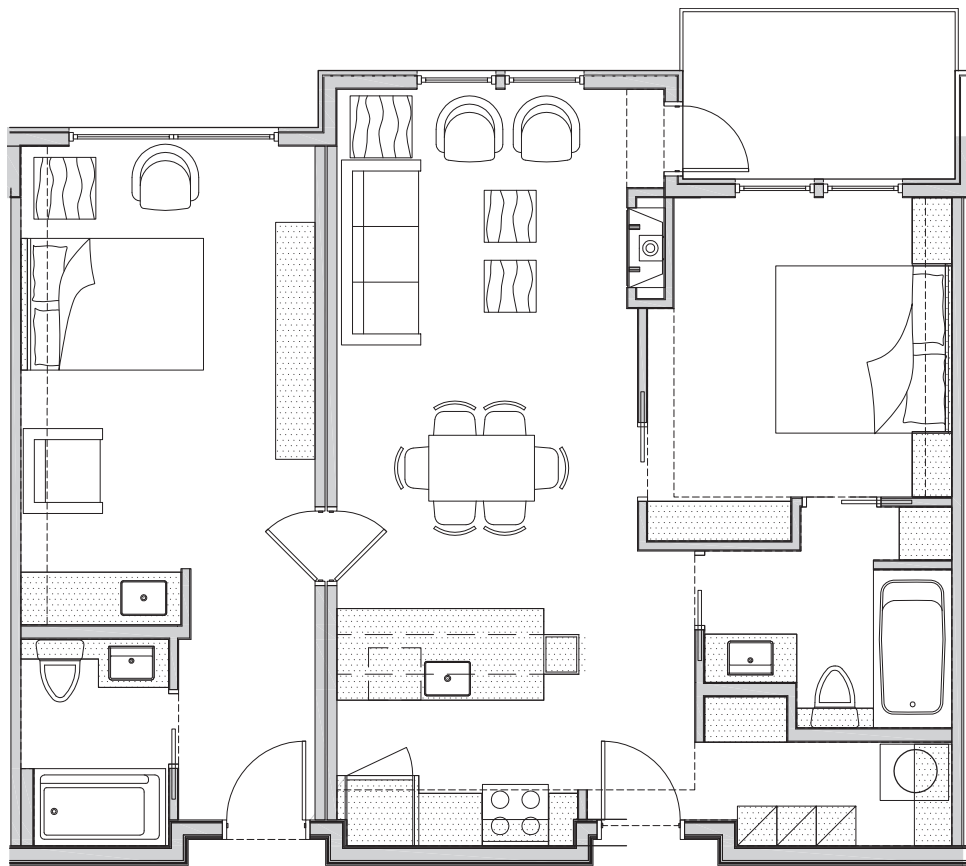

983 SQ. FT
2 BEDROOM LOCK-OFF
2 BATHROOMS

4TH FLOOR

3RD FLOOR

2ND FLOOR

TERRACE LEVEL